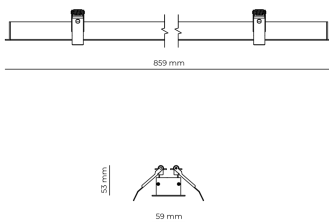

Technical datasheet

WORREC-859-L-930-1-80-WH

Product description

Premium recessed luminaire with precision optics for minimal glare. Ideal for offices, retail spaces and schools where light quality matters. Efficiency up to 141 lm/W, CRI up to 90+, selectable 50° or 80° distribution. Available with DALI control. Lifetime 50,000h, 5-year warranty. Modular sizes 579/859/1139 mm.

LED 220-240 V 50-60 Hz IP20  CE  UGR < 19

Product technical data

Mains voltage	220 - 240V AC, 50/60Hz	Ripple	3 %
Connection method	Screw terminal	Inrush current	8 A
Dimming type	Non-dimmable	Inrush time	48 μs
IP rating	20	Optical system	Lenses
Protection class	I	Optical part material	PMMA
Ambient temperature	0 to +25 °C	Housing material	Aluminium
Light source	LED	Surface finish	Powder coated
Rated luminous flux	3,678 lm	Width	59.00 cm
Connected load	36.51 W	Height	53.00 cm
Luminous efficacy	100.7 lm/W	Length	859.00 cm
		Weight	1.00 kg
		Service lifetime (L80 B10)	50 000 h
		Warranty	5 years

Dimensions

Light distribution