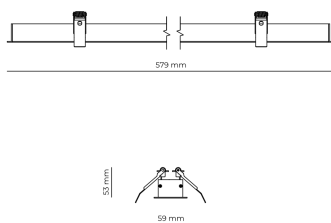

Technical datasheet

WORREC-579-L-930-1-80-WH

Product description

Premium recessed luminaire with precision optics for minimal glare. Ideal for offices, retail spaces and schools where light quality matters. Efficiency up to 141 lm/W, CRI up to 90+, selectable 50° or 80° distribution. Available with DALI control. Lifetime 50,000h, 5-year warranty. Modular sizes 579/859/1139 mm.

LED 220-240 V 50-60 Hz IP20  CE  UGR < 19

Product technical data

Mains voltage	220 - 240V AC, 50/60Hz
Connection method	Screw terminal
Dimming type	Non-dimmable
IP rating	20
Protection class	I
Ambient temperature	0 to +25 °C
Light source	LED
Rated luminous flux	2,452 lm
Connected load	24.41 W
Luminous efficacy	100.5 lm/W

Ripple	3 %
Inrush current	8 A
Inrush time	48 μs
Optical system	Lenses
Optical part material	PMMA
Housing material	Aluminium
Surface finish	Powder coated
Width	59,00 cm
Height	53,00 cm
Length	579,00 cm
Weight	1,00 kg
Service lifetime (L80 B10)	50 000 h
Warranty	5 years

Dimensions

Light distribution