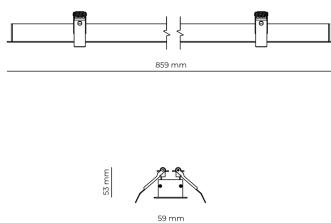

Technical datasheet

WORREC-859-L-930-1-80-BL

Product description

Premium recessed luminaire with precision optics for minimal glare. Ideal for offices, retail spaces and schools where light quality matters. Efficiency up to 141 lm/W, CRI up to 90+, selectable 50° or 80° distribution. Available with DALI control. Lifetime 50,000h, 5-year warranty. Modular sizes 579/859/1139 mm.

LED 220-240 V 50-60 Hz IP20  CE  UGR < 19

Product technical data

Mains voltage	220 - 240V AC, 50/60Hz
Connection method	Screw terminal
Dimming type	Non-dimmable
IP rating	20
Protection class	I
Ambient temperature	0 to +25 °C
Light source	LED
Rated luminous flux	3,678 lm
Connected load	36.51 W
Luminous efficacy	100.7 lm/W

Ripple	3 %
Inrush current	8 A
Inrush time	48 μs
Optical system	Lenses
Optical part material	PMMA
Housing material	Aluminium
Surface finish	Powder coated
Width	59,00 cm
Height	53,00 cm
Length	859,00 cm
Weight	1,00 kg
Service lifetime (L80 B10)	50 000 h
Warranty	5 years

Dimensions

Light distribution