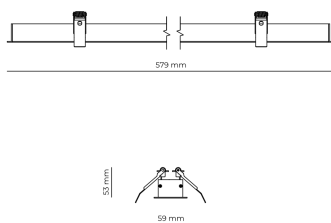

Technical datasheet

WORREC-579-L-930-1-80-BL

Product description

Premium recessed luminaire with precision optics for minimal glare. Ideal for offices, retail spaces and schools where light quality matters. Efficiency up to 141 lm/W, CRI up to 90+, selectable 50° or 80° distribution. Available with DALI control. Lifetime 50,000h, 5-year warranty. Modular sizes 579/859/1139 mm.

LED 220-240 V 50-60 Hz IP20  CE  UGR < 19

Product technical data

Mains voltage	220 - 240V AC, 50/60Hz
Connection method	Screw terminal
Dimming type	Non-dimmable
IP rating	20
Protection class	I
Ambient temperature	0 to +25 °C
Light source	LED
Rated luminous flux	2,452 lm
Connected load	24.41 W
Luminous efficacy	100.5 lm/W

Ripple	3 %
Inrush current	8 A
Inrush time	48 μs
Optical system	Lenses
Optical part material	PMMA
Housing material	Aluminium
Surface finish	Powder coated
Width	59,00 cm
Height	53,00 cm
Length	579,00 cm
Weight	1,00 kg
Service lifetime (L80 B10)	50 000 h
Warranty	5 years

Dimensions

Light distribution