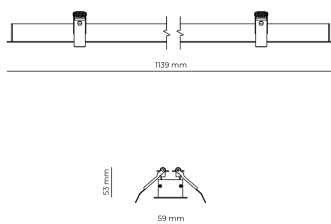

Technical datasheet

WORREC-1139-L-930-1-50-BL

Product description

Premium recessed luminaire with precision optics for minimal glare. Ideal for offices, retail spaces and schools where light quality matters. Efficiency up to 141 lm/W, CRI up to 90+, selectable 50° or 80° distribution. Available with DALI control. Lifetime 50,000h, 5-year warranty. Modular sizes 579/859/1139 mm.

LED 220-240 V 50-60 Hz IP20  CE  UGR < 19

Product technical data

Mains voltage	220 - 240V AC, 50/60Hz	Ripple	3 %
Connection method	Screw terminal	Inrush current	8 A
Dimming type	Non-dimmable	Inrush time	48 μs
IP rating	20	Optical system	Lenses
Protection class	I	Optical part material	PMMA
Ambient temperature	0 to +25 °C	Housing material	Aluminium
Light source	LED	Surface finish	Powder coated
Rated luminous flux	3,893 lm	Width	59.00 cm
Connected load	37.64 W	Height	53.00 cm
Luminous efficacy	103.4 lm/W	Length	1,139.00 cm
		Weight	1.00 kg
		Service lifetime (L80 B10)	50 000 h
		Warranty	5 years

Dimensions

Light distribution