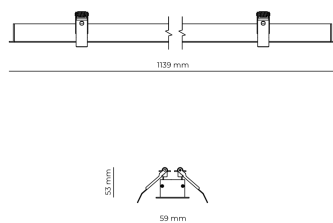

Technical datasheet

WORREC-1139-L-930-1-50-BL

Product description

Premium recessed luminaire with precision optics for minimal glare. Ideal for offices, retail spaces and schools where light quality matters. Efficiency up to 141 lm/W, CRI up to 90+, selectable 50° or 80° distribution. Available with DALI control. Lifetime 50,000h, 5-year warranty. Modular sizes 579/859/1139 mm.

LED 220-240 V 50-60 Hz IP20  CE  UGR < 19

Product technical data

Mains voltage	220 - 240V AC, 50/60Hz
Connection method	Screw terminal
Dimming type	Non-dimmable
IP rating	20
Protection class	I
Ambient temperature	0 to +25 °C
Light source	LED
Rated luminous flux	3,893 lm
Connected load	37.64 W
Luminous efficacy	103.4 lm/W

Ripple	3 %
Inrush current	8 A
Inrush time	48 μs
Optical system	Lenses
Optical part material	PMMA
Housing material	Aluminium
Surface finish	Powder coated
Width	59,00 cm
Height	53,00 cm
Length	1,139,00 cm
Weight	1,00 kg
Service lifetime (L80 B10)	50 000 h
Warranty	5 years

Dimensions

Light distribution