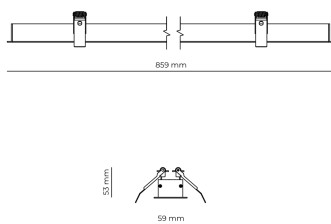

Technical datasheet

WORREC-859-L-930-1-50-BL

Product description

Premium recessed luminaire with precision optics for minimal glare. Ideal for offices, retail spaces and schools where light quality matters. Efficiency up to 141 lm/W, CRI up to 90+, selectable 50° or 80° distribution. Available with DALI control. Lifetime 50,000h, 5-year warranty. Modular sizes 579/859/1139 mm.

LED 220-240 V 50-60 Hz IP20  CE  UGR < 19

Product technical data

Mains voltage	220 - 240V AC, 50/60Hz	Ripple	3 %
Connection method	Screw terminal	Inrush current	8 A
Dimming type	Non-dimmable	Inrush time	48 μs
IP rating	20	Optical system	Lenses
Protection class	I	Optical part material	PMMA
Ambient temperature	0 to +25 °C	Housing material	Aluminium
Light source	LED	Surface finish	Powder coated
Rated luminous flux	3,583 lm	Width	59.00 cm
Connected load	36.51 W	Height	53.00 cm
Luminous efficacy	98.1 lm/W	Length	859.00 cm
		Weight	1.00 kg
		Service lifetime (L80 B10)	50 000 h
		Warranty	5 years

Dimensions

Light distribution