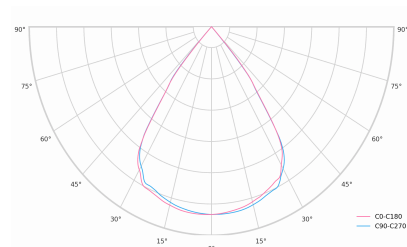

Light distribution