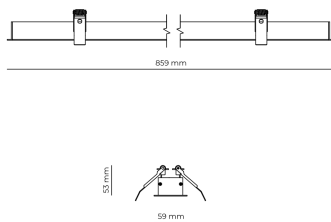

Ripple	3 %
DALI address	1
Standby power	0.50 W
Inrush current	5 A
Inrush time	45 µs
Optical system	Lenses
Optical part material	PMMA
Housing material	Aluminium
Surface finish	Powder coated
Width	59.00 cm
Height	53.00 cm
Length	859.00 cm
Weight	1.00 kg
Service lifetime (L80 B10)	50 000 h
Warranty	5 years

### Dimensions