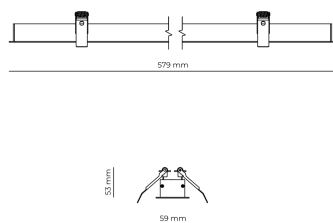

Technical datasheet

WORREC-579-L-830-1-80-WH

Product description

Premium recessed luminaire with precision optics for minimal glare. Ideal for offices, retail spaces and schools where light quality matters. Efficiency up to 141 lm/W, CRI up to 90+, selectable 50° or 80° distribution. Available with DALI control. Lifetime 50,000h, 5-year warranty. Modular sizes 579/859/1139 mm.

LED 220-240 V 50-60 Hz IP20    UGR < 19

Product technical data

Mains voltage	220 - 240V AC, 50/60Hz
Connection method	Screw terminal
Dimming type	Non-dimmable
IP rating	20
Protection class	I
Ambient temperature	0 to +25 °C
Light source	LED
Rated luminous flux	3,185 lm
Connected load	27.20 W
Luminous efficacy	117.1 lm/W

Ripple	3 %
Inrush current	8 A
Inrush time	48 μs
Optical system	Lenses
Optical part material	PMMA
Housing material	Aluminium
Surface finish	Powder coated
Width	59,00 cm
Height	53,00 cm
Length	579,00 cm
Weight	1,00 kg
Service lifetime (L80 B10)	50 000 h
Warranty	5 years

Dimensions

Light distribution