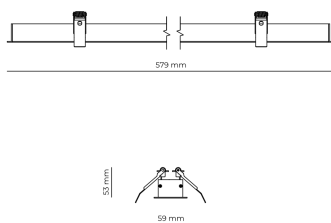

Technical datasheet

WORREC-579-L-830-1-80-BL

Product description

Premium recessed luminaire with precision optics for minimal glare. Ideal for offices, retail spaces and schools where light quality matters. Efficiency up to 141 lm/W, CRI up to 90+, selectable 50° or 80° distribution. Available with DALI control. Lifetime 50,000h, 5-year warranty. Modular sizes 579/859/1139 mm.

LED 220-240 V 50-60 Hz IP20  CE  UGR < 19

Product technical data

Mains voltage	220 - 240V AC, 50/60Hz
Connection method	Screw terminal
Dimming type	Non-dimmable
IP rating	20
Protection class	I
Ambient temperature	0 to +25 °C
Light source	LED
Rated luminous flux	3,185 lm
Connected load	27.20 W
Luminous efficacy	117.1 lm/W

Ripple	3 %
Inrush current	8 A
Inrush time	48 μs
Optical system	Lenses
Optical part material	PMMA
Housing material	Aluminium
Surface finish	Powder coated
Width	59.00 cm
Height	53.00 cm
Length	579.00 cm
Weight	1.00 kg
Service lifetime (L80 B10)	50 000 h
Warranty	5 years

Dimensions

Light distribution