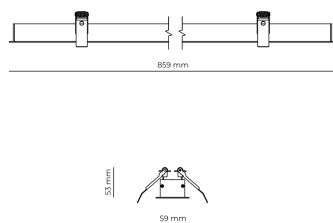

Technical datasheet

WORREC-859-L-830-1-50-WH

Product description

Premium recessed luminaire with precision optics for minimal glare. Ideal for offices, retail spaces and schools where light quality matters. Efficiency up to 141 lm/W, CRI up to 90+, selectable 50° or 80° distribution. Available with DALI control. Lifetime 50,000h, 5-year warranty. Modular sizes 579/859/1139 mm.

LED 220-240 V 50-60 Hz IP20  CE  UGR < 19

Product technical data

Mains voltage	220 - 240V AC, 50/60Hz
Connection method	Screw terminal
Dimming type	Non-dimmable
IP rating	20
Protection class	I
Ambient temperature	0 to +25 °C
Light source	LED
Rated luminous flux	4,654 lm
Connected load	40.77 W
Luminous efficacy	114.2 lm/W

Ripple	3 %
Inrush current	8 A
Inrush time	48 μs
Optical system	Lenses
Optical part material	PMMA
Housing material	Aluminium
Surface finish	Powder coated
Width	59.00 cm
Height	53.00 cm
Length	859.00 cm
Weight	1.00 kg
Service lifetime (L80 B10)	50 000 h
Warranty	5 years

Dimensions

Light distribution