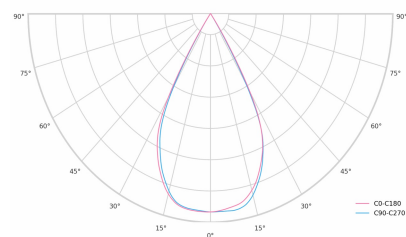

Light distribution

DALI 2

DALI (Digital Addressable Lighting Interface) is an international standard for digital lighting control systems. It enables individual control of each luminaire in the network using digital signals - unlike traditional analog solutions.

Key DALI2 innovations:

- Advanced diagnostic capabilities
- Better fault reporting and device status
- Enhanced scene programming options
- Support for RGB/RGBW and tunable white