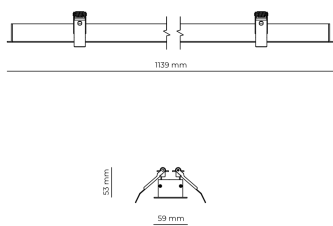

### Product technical data

Mains voltage	220 - 240V AC, 50/60Hz	Ripple	3 %
Connection method	Screw terminal	DALI address	1
Dimming type	DALI	Standby power	0.50 W
IP rating	20	Inrush current	5 A
Protection class	I	Inrush time	45 µs
Ambient temperature	0 to +25 °C	Optical system	Lenses
Light source	LED	Optical part material	PMMA
Rated luminous flux	4,647 lm	Housing material	Aluminium
Connected load	41.48 W	Surface finish	Powder coated
Luminous efficacy	112.0 lm/W	Width	59.00 cm
		Height	53.00 cm
		Length	1,139.00 cm
		Weight	1.00 kg
		Service lifetime (L80 B10)	50 000 h
		Warranty	5 years

## Dimensions