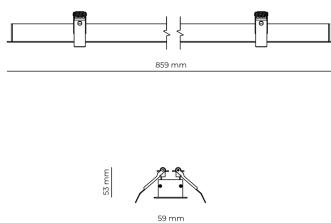

Technical datasheet

WORREC-859-M-950-1-80-WH

Product description

Premium recessed luminaire with precision optics for minimal glare. Ideal for offices, retail spaces and schools where light quality matters. Efficiency up to 141 lm/W, CRI up to 90+, selectable 50° or 80° distribution. Available with DALI control. Lifetime 50,000h, 5-year warranty. Modular sizes 579/859/1139 mm.

LED 220-240 V 50-60 Hz IP20  CE  UGR < 19

Product technical data

Mains voltage	220 - 240V AC, 50/60Hz
Connection method	Screw terminal
Dimming type	Non-dimmable
IP rating	20
Protection class	I
Ambient temperature	0 to +25 °C
Light source	LED
Rated luminous flux	4,120 lm
Connected load	35.97 W
Luminous efficacy	114.6 lm/W

Ripple	3 %
Inrush current	8 A
Inrush time	48 μs
Optical system	Lenses
Optical part material	PMMA
Housing material	Aluminium
Surface finish	Powder coated
Width	59,00 cm
Height	53,00 cm
Length	859,00 cm
Weight	1,00 kg
Service lifetime (L80 B10)	50 000 h
Warranty	5 years

Dimensions

Light distribution