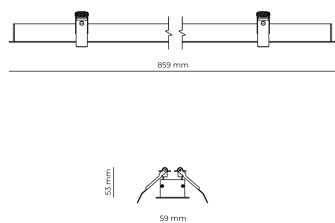

Technical datasheet

WORREC-859-M-950-1-80-BL

Product description

Premium recessed luminaire with precision optics for minimal glare. Ideal for offices, retail spaces and schools where light quality matters. Efficiency up to 141 lm/W, CRI up to 90+, selectable 50° or 80° distribution. Available with DALI control. Lifetime 50,000h, 5-year warranty. Modular sizes 579/859/1139 mm.

LED 220-240 V 50-60 Hz IP20    UGR < 19

Product technical data

Mains voltage	220 - 240V AC, 50/60Hz
Connection method	Screw terminal
Dimming type	Non-dimmable
IP rating	20
Protection class	I
Ambient temperature	0 to +25 °C
Light source	LED
Rated luminous flux	4,120 lm
Connected load	35.97 W
Luminous efficacy	114.6 lm/W

Ripple	3 %
Inrush current	8 A
Inrush time	48 μs
Optical system	Lenses
Optical part material	PMMA
Housing material	Aluminium
Surface finish	Powder coated
Width	59.00 cm
Height	53.00 cm
Length	859.00 cm
Weight	1.00 kg
Service lifetime (L80 B10)	50 000 h
Warranty	5 years

Dimensions

Light distribution