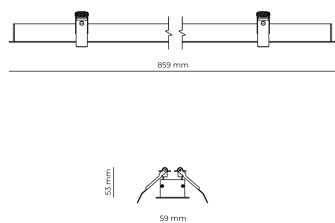

Technical datasheet

WORREC-859-M-950-1-50-WH

Product description

Premium recessed luminaire with precision optics for minimal glare. Ideal for offices, retail spaces and schools where light quality matters. Efficiency up to 141 lm/W, CRI up to 90+, selectable 50° or 80° distribution. Available with DALI control. Lifetime 50,000h, 5-year warranty. Modular sizes 579/859/1139 mm.

LED 220-240 V 50-60Hz IP20  CE  UGR < 19

Product technical data

Mains voltage	220 - 240V AC, 50/60Hz
Connection method	Screw terminal
Dimming type	Non-dimmable
IP rating	20
Protection class	I
Ambient temperature	0 to +25 °C
Light source	LED
Rated luminous flux	4,014 lm
Connected load	35.97 W
Luminous efficacy	111.6 lm/W

Ripple	3 %
Inrush current	8 A
Inrush time	48 μs
Optical system	Lenses
Optical part material	PMMA
Housing material	Aluminium
Surface finish	Powder coated
Width	59,00 cm
Height	53,00 cm
Length	859,00 cm
Weight	1,00 kg
Service lifetime (L80 B10)	50 000 h
Warranty	5 years

Dimensions

Light distribution