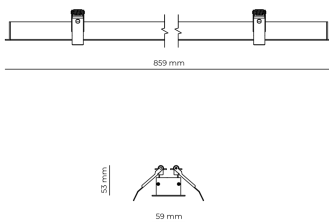

Technical datasheet

WORREC-859-M-950-1-50-WH

Product description

Premium recessed luminaire with precision optics for minimal glare. Ideal for offices, retail spaces and schools where light quality matters. Efficiency up to 141 lm/W, CRI up to 90+, selectable 50° or 80° distribution. Available with DALI control. Lifetime 50,000h, 5-year warranty. Modular sizes 579/859/1139 mm.

LED 220-240 V 50-60 Hz IP20  CE  UGR < 19

Product technical data

Mains voltage	220 - 240V AC, 50/60Hz	Ripple	3 %
Connection method	Screw terminal	Inrush current	8 A
Dimming type	Non-dimmable	Inrush time	48 μs
IP rating	20	Optical system	Lenses
Protection class	I	Optical part material	PMMA
Ambient temperature	0 to +25 °C	Housing material	Aluminium
Light source	LED	Surface finish	Powder coated
Rated luminous flux	4,014 lm	Width	59.00 cm
Connected load	35.97 W	Height	53.00 cm
Luminous efficacy	111.6 lm/W	Length	859.00 cm
		Weight	1.00 kg
		Service lifetime (L80 B10)	50 000 h
		Warranty	5 years

Dimensions

Light distribution