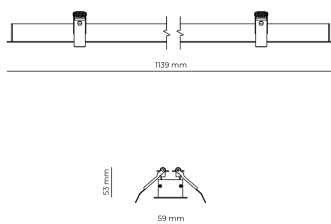

### Product technical data

Mains voltage	220 - 240V AC, 50/60Hz	Ripple	3 %
Connection method	Screw terminal	Inrush current	8 A
Dimming type	Non-dimmable	Inrush time	48 μs
IP rating	20	Optical system	Lenses
Protection class	I	Optical part material	PMMA
Ambient temperature	0 to +25 °C	Housing material	Aluminium
Light source	LED	Surface finish	Powder coated
Rated luminous flux	4,647 lm	Width	59.00 cm
Connected load	40.37 W	Height	53.00 cm
Luminous efficacy	115.1 lm/W	Length	1,139.00 cm
		Weight	1.00 kg
		Service lifetime (L80 B10)	50 000 h
		Warranty	5 years

### Dimensions