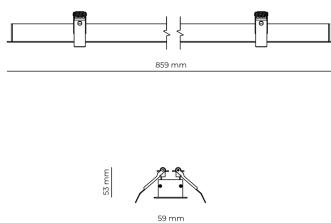

Technical datasheet

WORREC-859-M-950-1-50-BL

Product description

Premium recessed luminaire with precision optics for minimal glare. Ideal for offices, retail spaces and schools where light quality matters. Efficiency up to 141 lm/W, CRI up to 90+, selectable 50° or 80° distribution. Available with DALI control. Lifetime 50,000h, 5-year warranty. Modular sizes 579/859/1139 mm.

LED 220-240 V 50-60 Hz IP20  CE  UGR < 19

Product technical data

Mains voltage	220 - 240V AC, 50/60Hz
Connection method	Screw terminal
Dimming type	Non-dimmable
IP rating	20
Protection class	I
Ambient temperature	0 to +25 °C
Light source	LED
Rated luminous flux	4,014 lm
Connected load	35.97 W
Luminous efficacy	111.6 lm/W

Ripple	3 %
Inrush current	8 A
Inrush time	48 μs
Optical system	Lenses
Optical part material	PMMA
Housing material	Aluminium
Surface finish	Powder coated
Width	59,00 cm
Height	53,00 cm
Length	859,00 cm
Weight	1,00 kg
Service lifetime (L80 B10)	50 000 h
Warranty	5 years

Dimensions

Light distribution