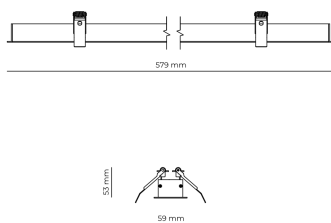

Technical datasheet

WORREC-579-M-850-1-80-WH

Product description

Premium recessed luminaire with precision optics for minimal glare. Ideal for offices, retail spaces and schools where light quality matters. Efficiency up to 141 lm/W, CRI up to 90+, selectable 50° or 80° distribution. Available with DALI control. Lifetime 50,000h, 5-year warranty. Modular sizes 579/859/1139 mm.

LED 220-240 V 50-60 Hz IP20  CE  UGR < 19

Product technical data

Mains voltage	220 - 240V AC, 50/60Hz
Connection method	Screw terminal
Dimming type	Non-dimmable
IP rating	20
Protection class	I
Ambient temperature	0 to +25 °C
Light source	LED
Rated luminous flux	2,895 lm
Connected load	22.56 W
Luminous efficacy	128.3 lm/W

Ripple	3 %
Inrush current	8 A
Inrush time	48 μs
Optical system	Lenses
Optical part material	PMMA
Housing material	Aluminium
Surface finish	Powder coated
Width	59,00 cm
Height	53,00 cm
Length	579,00 cm
Weight	1,00 kg
Service lifetime (L80 B10)	50 000 h
Warranty	5 years

Dimensions

Light distribution