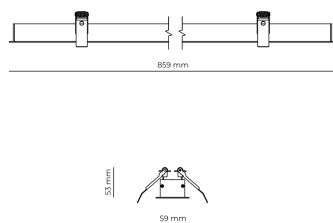

Ripple	3 %
Inrush current	8 A
Inrush time	48 μs
Optical system	Lenses
Optical part material	PMMA
Housing material	Aluminium
Surface finish	Powder coated
Width	59,00 cm
Height	53,00 cm
Length	859,00 cm
Weight	1,00 kg
Service lifetime (L80 B10)	50 000 h
Warranty	5 years

### Dimensions