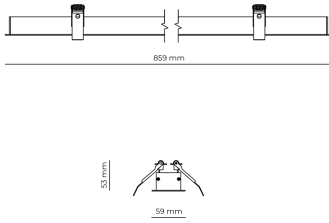

### Product technical data

Mains voltage	220 - 240V AC, 50/60Hz	Ripple	3 %
Connection method	Screw terminal	DALI address	1
Dimming type	DALI	Standby power	0.50 W
IP rating	20	Inrush current	5 A
Protection class	I	Inrush time	45 µs
Ambient temperature	0 to +25 °C	Optical system	Lenses
Light source	LED	Optical part material	PMMA
Rated luminous flux	3,360 lm	Housing material	Aluminium
Connected load	30.87 W	Surface finish	Powder coated
Luminous efficacy	108.8 lm/W	Width	59.00 cm
		Height	53.00 cm
		Length	859.00 cm
		Weight	1.00 kg
		Service lifetime (L80 B10)	50 000 h
		Warranty	5 years

## Dimensions