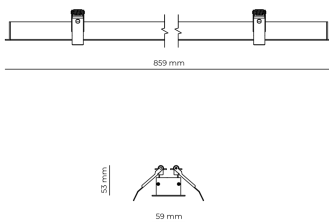

Technical datasheet

WORREC-859-M-940-1-80-WH

Product description

Premium recessed luminaire with precision optics for minimal glare. Ideal for offices, retail spaces and schools where light quality matters. Efficiency up to 141 lm/W, CRI up to 90+, selectable 50° or 80° distribution. Available with DALI control. Lifetime 50,000h, 5-year warranty. Modular sizes 579/859/1139 mm.

LED 220-240 V 50-60 Hz IP20    UGR < 19

Product technical data

Mains voltage	220 - 240V AC, 50/60Hz	Ripple	3 %
Connection method	Screw terminal	Inrush current	8 A
Dimming type	Non-dimmable	Inrush time	48 μs
IP rating	20	Optical system	Lenses
Protection class	I	Optical part material	PMMA
Ambient temperature	0 to +25 °C	Housing material	Aluminium
Light source	LED	Surface finish	Powder coated
Rated luminous flux	3,360 lm	Width	59.00 cm
Connected load	29.90 W	Height	53.00 cm
Luminous efficacy	112.4 lm/W	Length	859.00 cm
		Weight	1.00 kg
		Service lifetime (L80 B10)	50 000 h
		Warranty	5 years

Dimensions

Light distribution