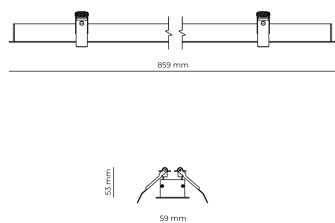

### Product technical data

|                     |                        |
|---------------------|------------------------|
| Mains voltage       | 220 - 240V AC, 50/60Hz |
| Connection method   | Screw terminal         |
| Dimming type        | Non-dimmable           |
| IP rating           | 20                     |
| Protection class    | I                      |
| Ambient temperature | 0 to +25 °C            |
| Light source        | LED                    |
| Rated luminous flux | 3,360 lm               |
| Connected load      | 29.90 W                |
| Luminous efficacy   | 112.4 lm/W             |

|                            |               |
|----------------------------|---------------|
| Ripple                     | 3 %           |
| Inrush current             | 8 A           |
| Inrush time                | 48 μs         |
| Optical system             | Lenses        |
| Optical part material      | PMMA          |
| Housing material           | Aluminium     |
| Surface finish             | Powder coated |
| Width                      | 59,00 cm      |
| Height                     | 53,00 cm      |
| Length                     | 859,00 cm     |
| Weight                     | 1,00 kg       |
| Service lifetime (L80 B10) | 50 000 h      |
| Warranty                   | 5 years       |

### Dimensions