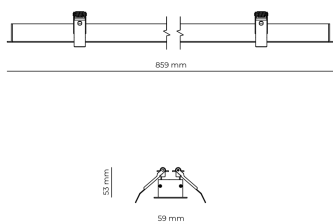

### Product technical data

Mains voltage	220 - 240V AC, 50/60Hz	Ripple	3 %
Connection method	Screw terminal	Inrush current	8 A
Dimming type	Non-dimmable	Inrush time	48 μs
IP rating	20	Optical system	Lenses
Protection class	I	Optical part material	PMMA
Ambient temperature	0 to +25 °C	Housing material	Aluminium
Light source	LED	Surface finish	Powder coated
Rated luminous flux	3,360 lm	Width	59.00 cm
Connected load	29.90 W	Height	53.00 cm
Luminous efficacy	112.4 lm/W	Length	859.00 cm
		Weight	1.00 kg
		Service lifetime (L80 B10)	50 000 h
		Warranty	5 years

### Dimensions