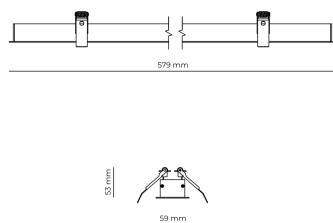

Technical datasheet

WORREC-579-M-940-1-80-WH

Product description

Premium recessed luminaire with precision optics for minimal glare. Ideal for offices, retail spaces and schools where light quality matters. Efficiency up to 141 lm/W, CRI up to 90+, selectable 50° or 80° distribution. Available with DALI control. Lifetime 50,000h, 5-year warranty. Modular sizes 579/859/1139 mm.

LED 220-240 V 50-60Hz IP20  CE  UGR < 19

Product technical data

| | |
|---------------------|------------------------|
| Mains voltage | 220 - 240V AC, 50/60Hz |
| Connection method | Screw terminal |
| Dimming type | Non-dimmable |
| IP rating | 20 |
| Protection class | I |
| Ambient temperature | 0 to +25 °C |
| Light source | LED |
| Rated luminous flux | 2,240 lm |
| Connected load | 20.24 W |
| Luminous efficacy | 110.7 lm/W |

| | |
|----------------------------|---------------|
| Ripple | 3 % |
| Inrush current | 8 A |
| Inrush time | 48 μs |
| Optical system | Lenses |
| Optical part material | PMMA |
| Housing material | Aluminium |
| Surface finish | Powder coated |
| Width | 59.00 cm |
| Height | 53.00 cm |
| Length | 579.00 cm |
| Weight | 1.00 kg |
| Service lifetime (L80 B10) | 50 000 h |
| Warranty | 5 years |

Dimensions

Light distribution