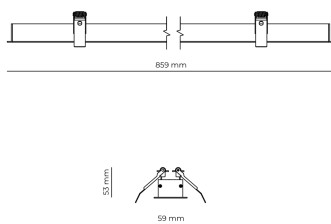

### Product technical data

Mains voltage	220 - 240V AC, 50/60Hz	Ripple	3 %
Connection method	Screw terminal	Inrush current	8 A
Dimming type	Non-dimmable	Inrush time	48 μs
IP rating	20	Optical system	Lenses
Protection class	I	Optical part material	PMMA
Ambient temperature	0 to +25 °C	Housing material	Aluminium
Light source	LED	Surface finish	Powder coated
Rated luminous flux	3,360 lm	Width	59.00 cm
Connected load	29.90 W	Height	53.00 cm
Luminous efficacy	112.4 lm/W	Length	859.00 cm
		Weight	1.00 kg
		Service lifetime (L80 B10)	50 000 h
		Warranty	5 years

### Dimensions