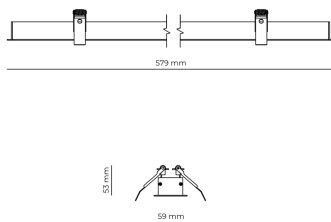

Technical datasheet

WORREC-579-M-940-1-80-BL

Product description

Premium recessed luminaire with precision optics for minimal glare. Ideal for offices, retail spaces and schools where light quality matters. Efficiency up to 141 lm/W, CRI up to 90+, selectable 50° or 80° distribution. Available with DALI control. Lifetime 50,000h, 5-year warranty. Modular sizes 579/859/1139 mm.

LED 220-240 V 50-60 Hz IP20  CE  UGR < 19

Product technical data

Mains voltage	220 - 240V AC, 50/60Hz	Ripple	3 %
Connection method	Screw terminal	Inrush current	8 A
Dimming type	Non-dimmable	Inrush time	48 μs
IP rating	20	Optical system	Lenses
Protection class	I	Optical part material	PMMA
Ambient temperature	0 to +25 °C	Housing material	Aluminium
Light source	LED	Surface finish	Powder coated
Rated luminous flux	2,240 lm	Width	59.00 cm
Connected load	20.24 W	Height	53.00 cm
Luminous efficacy	110.7 lm/W	Length	579.00 cm
		Weight	1.00 kg
		Service lifetime (L80 B10)	50 000 h
		Warranty	5 years

Dimensions

Light distribution