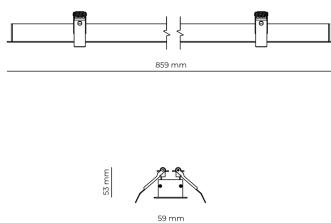

Technical datasheet

WORREC-859-M-940-1-50-WH

Product description

Premium recessed luminaire with precision optics for minimal glare. Ideal for offices, retail spaces and schools where light quality matters. Efficiency up to 141 lm/W, CRI up to 90+, selectable 50° or 80° distribution. Available with DALI control. Lifetime 50,000h, 5-year warranty. Modular sizes 579/859/1139 mm.

LED 220-240 V 50-60Hz IP20  CE  UGR < 19

Product technical data

Mains voltage	220 - 240V AC, 50/60Hz
Connection method	Screw terminal
Dimming type	Non-dimmable
IP rating	20
Protection class	I
Ambient temperature	0 to +25 °C
Light source	LED
Rated luminous flux	3,273 lm
Connected load	29.90 W
Luminous efficacy	109.5 lm/W

Ripple	3 %
Inrush current	8 A
Inrush time	48 μs
Optical system	Lenses
Optical part material	PMMA
Housing material	Aluminium
Surface finish	Powder coated
Width	59.00 cm
Height	53.00 cm
Length	859.00 cm
Weight	1.00 kg
Service lifetime (L80 B10)	50 000 h
Warranty	5 years

Dimensions

Light distribution