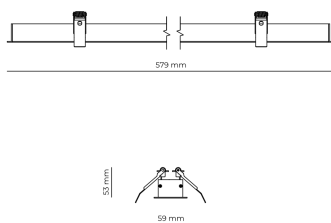

Technical datasheet

WORREC-579-M-940-1-50-WH

Product description

Premium recessed luminaire with precision optics for minimal glare. Ideal for offices, retail spaces and schools where light quality matters. Efficiency up to 141 lm/W, CRI up to 90+, selectable 50° or 80° distribution. Available with DALI control. Lifetime 50,000h, 5-year warranty. Modular sizes 579/859/1139 mm.

LED 220-240 V 50-60 Hz IP20  CE  UGR < 19

Product technical data

Mains voltage	220 - 240V AC, 50/60Hz
Connection method	Screw terminal
Dimming type	Non-dimmable
IP rating	20
Protection class	I
Ambient temperature	0 to +25 °C
Light source	LED
Rated luminous flux	2,182 lm
Connected load	20.24 W
Luminous efficacy	107.8 lm/W

Ripple	3 %
Inrush current	8 A
Inrush time	48 μs
Optical system	Lenses
Optical part material	PMMA
Housing material	Aluminium
Surface finish	Powder coated
Width	59.00 cm
Height	53.00 cm
Length	579.00 cm
Weight	1.00 kg
Service lifetime (L80 B10)	50 000 h
Warranty	5 years

Dimensions

Light distribution