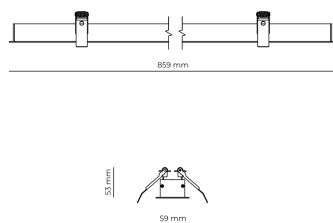

Technical datasheet

WORREC-859-M-940-1-50-BL

Product description

Premium recessed luminaire with precision optics for minimal glare. Ideal for offices, retail spaces and schools where light quality matters. Efficiency up to 141 lm/W, CRI up to 90+, selectable 50° or 80° distribution. Available with DALI control. Lifetime 50,000h, 5-year warranty. Modular sizes 579/859/1139 mm.

LED 220-240 V 50-60 Hz IP20    UGR < 19

Product technical data

Mains voltage	220 - 240V AC, 50/60Hz
Connection method	Screw terminal
Dimming type	Non-dimmable
IP rating	20
Protection class	I
Ambient temperature	0 to +25 °C
Light source	LED
Rated luminous flux	3,273 lm
Connected load	29.90 W
Luminous efficacy	109.5 lm/W

Ripple	3 %
Inrush current	8 A
Inrush time	48 μs
Optical system	Lenses
Optical part material	PMMA
Housing material	Aluminium
Surface finish	Powder coated
Width	59.00 cm
Height	53.00 cm
Length	859.00 cm
Weight	1.00 kg
Service lifetime (L80 B10)	50 000 h
Warranty	5 years

Dimensions

Light distribution