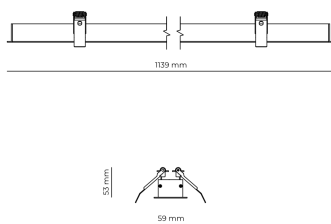

Technical datasheet

WORREC-1139-M-840-1-80-BL

Product description

Premium recessed luminaire with precision optics for minimal glare. Ideal for offices, retail spaces and schools where light quality matters. Efficiency up to 141 lm/W, CRI up to 90+, selectable 50° or 80° distribution. Available with DALI control. Lifetime 50,000h, 5-year warranty. Modular sizes 579/859/1139 mm.

LED 220-240 V 50-60 Hz IP20  CE  UGR < 19

Product technical data

Mains voltage	220 - 240V AC, 50/60Hz
Connection method	Screw terminal
Dimming type	Non-dimmable
IP rating	20
Protection class	I
Ambient temperature	0 to +25 °C
Light source	LED
Rated luminous flux	5,033 lm
Connected load	37.52 W
Luminous efficacy	134.1 lm/W

Ripple	3 %
Inrush current	8 A
Inrush time	48 μs
Optical system	Lenses
Optical part material	PMMA
Housing material	Aluminium
Surface finish	Powder coated
Width	59.00 cm
Height	53.00 cm
Length	1,139.00 cm
Weight	1.00 kg
Service lifetime (L80 B10)	50 000 h
Warranty	5 years

Dimensions

Light distribution