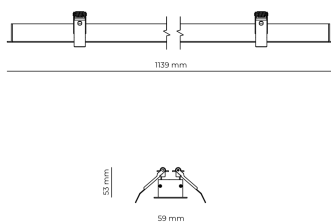

Technical datasheet

WORREC-1139-M-840-1-80-BL

Product description

Premium recessed luminaire with precision optics for minimal glare. Ideal for offices, retail spaces and schools where light quality matters. Efficiency up to 141 lm/W, CRI up to 90+, selectable 50° or 80° distribution. Available with DALI control. Lifetime 50,000h, 5-year warranty. Modular sizes 579/859/1139 mm.

LED 220-240 V 50-60 Hz IP20    UGR < 19

Product technical data

Mains voltage	220 - 240V AC, 50/60Hz
Connection method	Screw terminal
Dimming type	Non-dimmable
IP rating	20
Protection class	I
Ambient temperature	0 to +25 °C
Light source	LED
Rated luminous flux	5,033 lm
Connected load	37.52 W
Luminous efficacy	134.1 lm/W

Ripple	3 %
Inrush current	8 A
Inrush time	48 μs
Optical system	Lenses
Optical part material	PMMA
Housing material	Aluminium
Surface finish	Powder coated
Width	59,00 cm
Height	53,00 cm
Length	1,139,00 cm
Weight	1,00 kg
Service lifetime (L80 B10)	50 000 h
Warranty	5 years

Dimensions

Light distribution