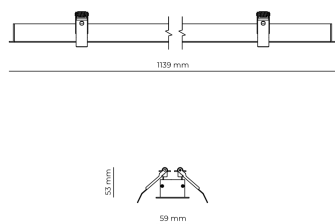

Technical datasheet

WORREC-1139-M-840-1-50-WH

Product description

Premium recessed luminaire with precision optics for minimal glare. Ideal for offices, retail spaces and schools where light quality matters. Efficiency up to 141 lm/W, CRI up to 90+, selectable 50° or 80° distribution. Available with DALI control. Lifetime 50,000h, 5-year warranty. Modular sizes 579/859/1139 mm.

LED 220-240 V 50-60 Hz IP20  CE  UGR < 19

Product technical data

Mains voltage	220 - 240V AC, 50/60Hz	Ripple	3 %
Connection method	Screw terminal	Inrush current	8 A
Dimming type	Non-dimmable	Inrush time	48 μs
IP rating	20	Optical system	Lenses
Protection class	I	Optical part material	PMMA
Ambient temperature	0 to +25 °C	Housing material	Aluminium
Light source	LED	Surface finish	Powder coated
Rated luminous flux	4,903 lm	Width	59.00 cm
Connected load	37.52 W	Height	53.00 cm
Luminous efficacy	130.7 lm/W	Length	1,139.00 cm
		Weight	1.00 kg
		Service lifetime (L80 B10)	50 000 h
		Warranty	5 years

Dimensions

Light distribution