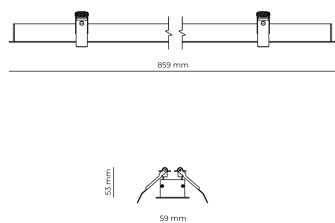

### Product technical data

|                     |                        |
|---------------------|------------------------|
| Mains voltage       | 220 - 240V AC, 50/60Hz |
| Connection method   | Screw terminal         |
| Dimming type        | Non-dimmable           |
| IP rating           | 20                     |
| Protection class    | I                      |
| Ambient temperature | 0 to +25 °C            |
| Light source        | LED                    |
| Rated luminous flux | 4,231 lm               |
| Connected load      | 33.52 W                |
| Luminous efficacy   | 126.2 lm/W             |

|                            |               |
|----------------------------|---------------|
| Ripple                     | 3 %           |
| Inrush current             | 8 A           |
| Inrush time                | 48 μs         |
| Optical system             | Lenses        |
| Optical part material      | PMMA          |
| Housing material           | Aluminium     |
| Surface finish             | Powder coated |
| Width                      | 59,00 cm      |
| Height                     | 53,00 cm      |
| Length                     | 859,00 cm     |
| Weight                     | 1,00 kg       |
| Service lifetime (L80 B10) | 50 000 h      |
| Warranty                   | 5 years       |

### Dimensions