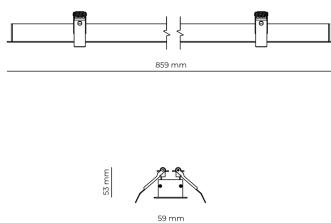

Technical datasheet

WORREC-859-M-930-1-80-WH

Product description

Premium recessed luminaire with precision optics for minimal glare. Ideal for offices, retail spaces and schools where light quality matters. Efficiency up to 141 lm/W, CRI up to 90+, selectable 50° or 80° distribution. Available with DALI control. Lifetime 50,000h, 5-year warranty. Modular sizes 579/859/1139 mm.

LED 220-240 V 50-60 Hz IP20  CE  UGR < 19

Product technical data

Mains voltage	220 - 240V AC, 50/60Hz
Connection method	Screw terminal
Dimming type	Non-dimmable
IP rating	20
Protection class	I
Ambient temperature	0 to +25 °C
Light source	LED
Rated luminous flux	3,143 lm
Connected load	29.90 W
Luminous efficacy	105.1 lm/W

Ripple	3 %
Inrush current	8 A
Inrush time	48 μs
Optical system	Lenses
Optical part material	PMMA
Housing material	Aluminium
Surface finish	Powder coated
Width	59,00 cm
Height	53,00 cm
Length	859,00 cm
Weight	1,00 kg
Service lifetime (L80 B10)	50 000 h
Warranty	5 years

Dimensions

Light distribution