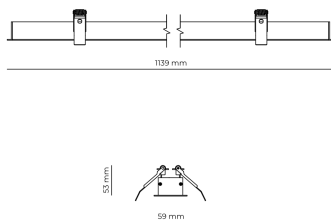

### Product technical data

|                     |                        |
|---------------------|------------------------|
| Mains voltage       | 220 - 240V AC, 50/60Hz |
| Connection method   | Screw terminal         |
| Dimming type        | Non-dimmable           |
| IP rating           | 20                     |
| Protection class    | I                      |
| Ambient temperature | 0 to +25 °C            |
| Light source        | LED                    |
| Rated luminous flux | 3,606 lm               |
| Connected load      | 33.14 W                |
| Luminous efficacy   | 108.8 lm/W             |

|                            |               |
|----------------------------|---------------|
| Ripple                     | 3 %           |
| Inrush current             | 8 A           |
| Inrush time                | 48 μs         |
| Optical system             | Lenses        |
| Optical part material      | PMMA          |
| Housing material           | Aluminium     |
| Surface finish             | Powder coated |
| Width                      | 59,00 cm      |
| Height                     | 53,00 cm      |
| Length                     | 1,139,00 cm   |
| Weight                     | 1,00 kg       |
| Service lifetime (L80 B10) | 50 000 h      |
| Warranty                   | 5 years       |

### Dimensions