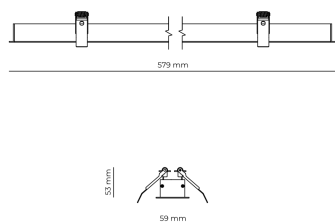

Technical datasheet

WORREC-579-M-930-1-50-WH

Product description

Premium recessed luminaire with precision optics for minimal glare. Ideal for offices, retail spaces and schools where light quality matters. Efficiency up to 141 lm/W, CRI up to 90+, selectable 50° or 80° distribution. Available with DALI control. Lifetime 50,000h, 5-year warranty. Modular sizes 579/859/1139 mm.

LED 220-240 V 50-60 Hz IP20    UGR < 19

Product technical data

Mains voltage	220 - 240V AC, 50/60Hz
Connection method	Screw terminal
Dimming type	Non-dimmable
IP rating	20
Protection class	I
Ambient temperature	0 to +25 °C
Light source	LED
Rated luminous flux	2,041 lm
Connected load	20.24 W
Luminous efficacy	100.8 lm/W

Ripple	3 %
Inrush current	8 A
Inrush time	48 μs
Optical system	Lenses
Optical part material	PMMA
Housing material	Aluminium
Surface finish	Powder coated
Width	59.00 cm
Height	53.00 cm
Length	579.00 cm
Weight	1.00 kg
Service lifetime (L80 B10)	50 000 h
Warranty	5 years

Dimensions

Light distribution