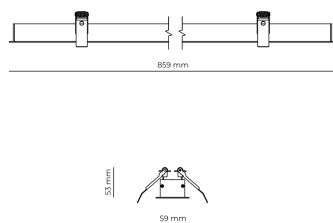

Technical datasheet

WORREC-859-M-930-1-50-BL

Product description

Premium recessed luminaire with precision optics for minimal glare. Ideal for offices, retail spaces and schools where light quality matters. Efficiency up to 141 lm/W, CRI up to 90+, selectable 50° or 80° distribution. Available with DALI control. Lifetime 50,000h, 5-year warranty. Modular sizes 579/859/1139 mm.

LED 220-240 V 50-60Hz IP20  CE  UGR < 19

Product technical data

Mains voltage	220 - 240V AC, 50/60Hz
Connection method	Screw terminal
Dimming type	Non-dimmable
IP rating	20
Protection class	I
Ambient temperature	0 to +25 °C
Light source	LED
Rated luminous flux	3,062 lm
Connected load	29.90 W
Luminous efficacy	102.4 lm/W

Ripple	3 %
Inrush current	8 A
Inrush time	48 μs
Optical system	Lenses
Optical part material	PMMA
Housing material	Aluminium
Surface finish	Powder coated
Width	59,00 cm
Height	53,00 cm
Length	859,00 cm
Weight	1,00 kg
Service lifetime (L80 B10)	50 000 h
Warranty	5 years

Dimensions

Light distribution