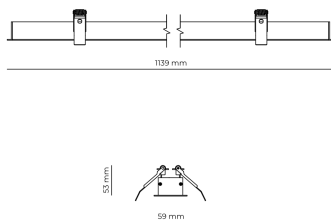

Technical datasheet

WORREC-1139-M-830-1-80-BL

Product description

Premium recessed luminaire with precision optics for minimal glare. Ideal for offices, retail spaces and schools where light quality matters. Efficiency up to 141 lm/W, CRI up to 90+, selectable 50° or 80° distribution. Available with DALI control. Lifetime 50,000h, 5-year warranty. Modular sizes 579/859/1139 mm.

LED 220-240 V 50-60 Hz IP20  CE  UGR < 19

Product technical data

Mains voltage	220 - 240V AC, 50/60Hz
Connection method	Screw terminal
Dimming type	Non-dimmable
IP rating	20
Protection class	I
Ambient temperature	0 to +25 °C
Light source	LED
Rated luminous flux	4,790 lm
Connected load	37.52 W
Luminous efficacy	127.7 lm/W

Ripple	3 %
Inrush current	8 A
Inrush time	48 μs
Optical system	Lenses
Optical part material	PMMA
Housing material	Aluminium
Surface finish	Powder coated
Width	59,00 cm
Height	53,00 cm
Length	1,139,00 cm
Weight	1,00 kg
Service lifetime (L80 B10)	50 000 h
Warranty	5 years

Dimensions

Light distribution