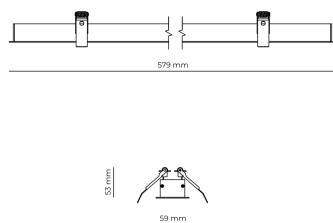

Technical datasheet

WORREC-579-M-830-1-50-WH

Product description

Premium recessed luminaire with precision optics for minimal glare. Ideal for offices, retail spaces and schools where light quality matters. Efficiency up to 141 lm/W, CRI up to 90+, selectable 50° or 80° distribution. Available with DALI control. Lifetime 50,000h, 5-year warranty. Modular sizes 579/859/1139 mm.

LED 220-240 V 50-60 Hz IP20    UGR < 19

Product technical data

Mains voltage	220 - 240V AC, 50/60Hz
Connection method	Screw terminal
Dimming type	Non-dimmable
IP rating	20
Protection class	I
Ambient temperature	0 to +25 °C
Light source	LED
Rated luminous flux	2,685 lm
Connected load	22.56 W
Luminous efficacy	119.0 lm/W

Ripple	3 %
Inrush current	8 A
Inrush time	48 μs
Optical system	Lenses
Optical part material	PMMA
Housing material	Aluminium
Surface finish	Powder coated
Width	59,00 cm
Height	53,00 cm
Length	579,00 cm
Weight	1,00 kg
Service lifetime (L80 B10)	50 000 h
Warranty	5 years

Dimensions

Light distribution