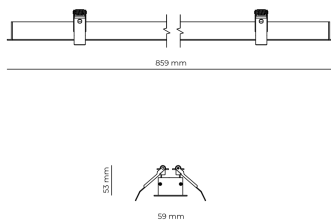

Ripple	3 %
Inrush current	8 A
Inrush time	48 μs
Optical system	Lenses
Optical part material	PMMA
Housing material	Aluminium
Surface finish	Powder coated
Width	59,00 cm
Height	53,00 cm
Length	859,00 cm
Weight	1,00 kg
Service lifetime (L80 B10)	50 000 h
Warranty	5 years

### Dimensions