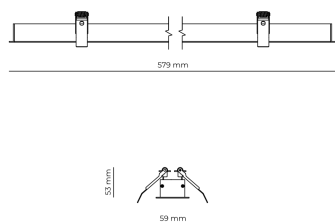

Ripple	3 %
Inrush current	8 A
Inrush time	48 μs
Optical system	Lenses
Optical part material	PMMA
Housing material	Aluminium
Surface finish	Powder coated
Width	59,00 cm
Height	53,00 cm
Length	579,00 cm
Weight	1,00 kg
Service lifetime (L80 B10)	50 000 h
Warranty	5 years

### Dimensions