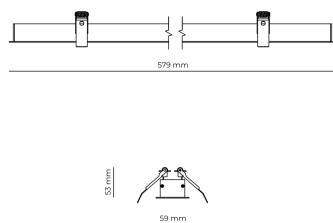

Technical datasheet

WORREC-579-S-950-1-50-WH

Product description

Premium recessed luminaire with precision optics for minimal glare. Ideal for offices, retail spaces and schools where light quality matters. Efficiency up to 141 lm/W, CRI up to 90+, selectable 50° or 80° distribution. Available with DALI control. Lifetime 50,000h, 5-year warranty. Modular sizes 579/859/1139 mm.

LED 220-240 V 50-60 Hz IP20  CE  UGR < 19

Product technical data

Mains voltage	220 - 240V AC, 50/60Hz
Connection method	Screw terminal
Dimming type	Non-dimmable
IP rating	20
Protection class	I
Ambient temperature	0 to +25 °C
Light source	LED
Rated luminous flux	2,206 lm
Connected load	19.36 W
Luminous efficacy	113.9 lm/W

Ripple	3 %
Inrush current	8 A
Inrush time	48 μs
Optical system	Lenses
Optical part material	PMMA
Housing material	Aluminium
Surface finish	Powder coated
Width	59,00 cm
Height	53,00 cm
Length	579,00 cm
Weight	1,00 kg
Service lifetime (L80 B10)	50 000 h
Warranty	5 years

Dimensions

Light distribution