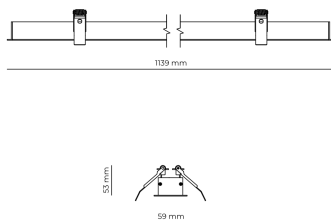

Technical datasheet

WORREC-1139-S-950-1-50-BL

Product description

Premium recessed luminaire with precision optics for minimal glare. Ideal for offices, retail spaces and schools where light quality matters. Efficiency up to 141 lm/W, CRI up to 90+, selectable 50° or 80° distribution. Available with DALI control. Lifetime 50,000h, 5-year warranty. Modular sizes 579/859/1139 mm.

LED 220-240 V 50-60 Hz IP20  CE  UGR < 19

Product technical data

Mains voltage	220 - 240V AC, 50/60Hz
Connection method	Screw terminal
Dimming type	Non-dimmable
IP rating	20
Protection class	I
Ambient temperature	0 to +25 °C
Light source	LED
Rated luminous flux	4,165 lm
Connected load	35.30 W
Luminous efficacy	118.0 lm/W

Ripple	3 %
Inrush current	8 A
Inrush time	48 μs
Optical system	Lenses
Optical part material	PMMA
Housing material	Aluminium
Surface finish	Powder coated
Width	59,00 cm
Height	53,00 cm
Length	1,139,00 cm
Weight	1,00 kg
Service lifetime (L80 B10)	50 000 h
Warranty	5 years

Dimensions

Light distribution