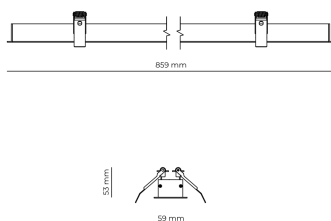

Dimensions