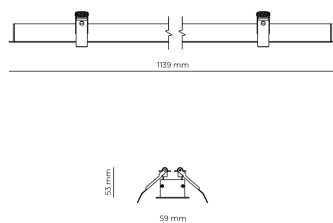

Technical datasheet

WORREC-1139-S-850-1-80-BL

Product description

Premium recessed luminaire with precision optics for minimal glare. Ideal for offices, retail spaces and schools where light quality matters. Efficiency up to 141 lm/W, CRI up to 90+, selectable 50° or 80° distribution. Available with DALI control. Lifetime 50,000h, 5-year warranty. Modular sizes 579/859/1139 mm.

LED 220-240 V 50-60 Hz IP20  CE  UGR < 19

Product technical data

Mains voltage	220 - 240V AC, 50/60Hz
Connection method	Screw terminal
Dimming type	Non-dimmable
IP rating	20
Protection class	I
Ambient temperature	0 to +25 °C
Light source	LED
Rated luminous flux	4,504 lm
Connected load	32.89 W
Luminous efficacy	136.9 lm/W

Ripple	3 %
Inrush current	8 A
Inrush time	48 μs
Optical system	Lenses
Optical part material	PMMA
Housing material	Aluminium
Surface finish	Powder coated
Width	59,00 cm
Height	53,00 cm
Length	1,139,00 cm
Weight	1,00 kg
Service lifetime (L80 B10)	50 000 h
Warranty	5 years

Dimensions

Light distribution