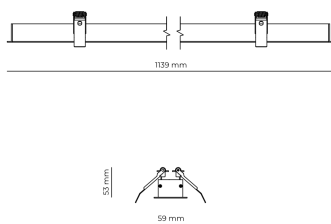

Technical datasheet

WORREC-1139-S-850-1-80-BL

Product description

Premium recessed luminaire with precision optics for minimal glare. Ideal for offices, retail spaces and schools where light quality matters. Efficiency up to 141 lm/W, CRI up to 90+, selectable 50° or 80° distribution. Available with DALI control. Lifetime 50,000h, 5-year warranty. Modular sizes 579/859/1139 mm.

LED 220-240 V 50-60 Hz IP20  CE  UGR < 19

Product technical data

Mains voltage	220 - 240V AC, 50/60Hz
Connection method	Screw terminal
Dimming type	Non-dimmable
IP rating	20
Protection class	I
Ambient temperature	0 to +25 °C
Light source	LED
Rated luminous flux	4,504 lm
Connected load	32.89 W
Luminous efficacy	136.9 lm/W

Ripple	3 %
Inrush current	8 A
Inrush time	48 μs
Optical system	Lenses
Optical part material	PMMA
Housing material	Aluminium
Surface finish	Powder coated
Width	59.00 cm
Height	53.00 cm
Length	1,139.00 cm
Weight	1.00 kg
Service lifetime (L80 B10)	50 000 h
Warranty	5 years

Dimensions

Light distribution