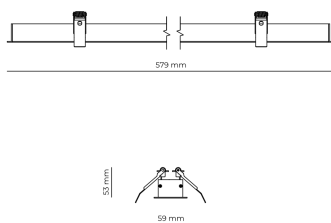

Technical datasheet

WORREC-579-S-850-1-80-BL

Product description

Premium recessed luminaire with precision optics for minimal glare. Ideal for offices, retail spaces and schools where light quality matters. Efficiency up to 141 lm/W, CRI up to 90+, selectable 50° or 80° distribution. Available with DALI control. Lifetime 50,000h, 5-year warranty. Modular sizes 579/859/1139 mm.

LED 220-240 V 50-60 Hz IP20  CE  UGR < 19

Product technical data

Mains voltage	220 - 240V AC, 50/60Hz
Connection method	Screw terminal
Dimming type	Non-dimmable
IP rating	20
Protection class	I
Ambient temperature	0 to +25 °C
Light source	LED
Rated luminous flux	2,390 lm
Connected load	17.99 W
Luminous efficacy	132.9 lm/W

Ripple	3 %
Inrush current	8 A
Inrush time	48 μs
Optical system	Lenses
Optical part material	PMMA
Housing material	Aluminium
Surface finish	Powder coated
Width	59,00 cm
Height	53,00 cm
Length	579,00 cm
Weight	1,00 kg
Service lifetime (L80 B10)	50 000 h
Warranty	5 years

Dimensions

Light distribution