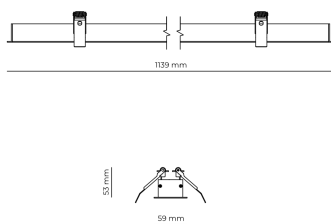

### Product technical data

Mains voltage	220 - 240V AC, 50/60Hz	Ripple	3 %
Connection method	Screw terminal	Inrush current	8 A
Dimming type	Non-dimmable	Inrush time	48 μs
IP rating	20	Optical system	Lenses
Protection class	I	Optical part material	PMMA
Ambient temperature	0 to +25 °C	Housing material	Aluminium
Light source	LED	Surface finish	Powder coated
Rated luminous flux	4,388 lm	Width	59.00 cm
Connected load	32.89 W	Height	53.00 cm
Luminous efficacy	133.4 lm/W	Length	1,139.00 cm
		Weight	1.00 kg
		Service lifetime (L80 B10)	50 000 h
		Warranty	5 years

### Dimensions