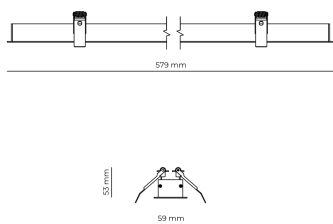

Ripple	3 %
Inrush current	8 A
Inrush time	48 μs
Optical system	Lenses
Optical part material	PMMA
Housing material	Aluminium
Surface finish	Powder coated
Width	59.00 cm
Height	53.00 cm
Length	579.00 cm
Weight	1.00 kg
Service lifetime (L80 B10)	50 000 h
Warranty	5 years

### Dimensions