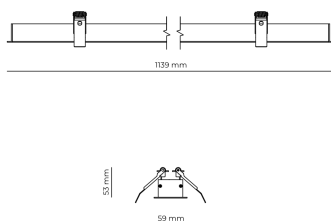

Dimensions