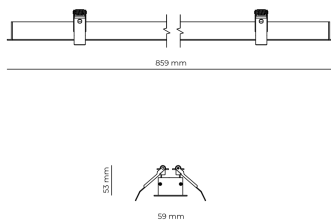

### Product technical data

|                     |                        |
|---------------------|------------------------|
| Mains voltage       | 220 - 240V AC, 50/60Hz |
| Connection method   | Screw terminal         |
| Dimming type        | Non-dimmable           |
| IP rating           | 20                     |
| Protection class    | I                      |
| Ambient temperature | 0 to +25 °C            |
| Light source        | LED                    |
| Rated luminous flux | 2,734 lm               |
| Connected load      | 23.29 W                |
| Luminous efficacy   | 117.4 lm/W             |

|                            |               |
|----------------------------|---------------|
| Ripple                     | 3 %           |
| Inrush current             | 8 A           |
| Inrush time                | 48 μs         |
| Optical system             | Lenses        |
| Optical part material      | PMMA          |
| Housing material           | Aluminium     |
| Surface finish             | Powder coated |
| Width                      | 59,00 cm      |
| Height                     | 53,00 cm      |
| Length                     | 859,00 cm     |
| Weight                     | 1,00 kg       |
| Service lifetime (L80 B10) | 50 000 h      |
| Warranty                   | 5 years       |

### Dimensions