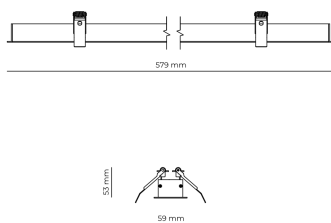

Ripple	3 %
Inrush current	8 A
Inrush time	48 μs
Optical system	Lenses
Optical part material	PMMA
Housing material	Aluminium
Surface finish	Powder coated
Width	59.00 cm
Height	53.00 cm
Length	579.00 cm
Weight	1.00 kg
Service lifetime (L80 B10)	50 000 h
Warranty	5 years

### Dimensions