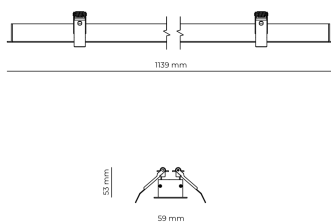

Technical datasheet

WORREC-1139-S-940-1-80-BL

Product description

Premium recessed luminaire with precision optics for minimal glare. Ideal for offices, retail spaces and schools where light quality matters. Efficiency up to 141 lm/W, CRI up to 90+, selectable 50° or 80° distribution. Available with DALI control. Lifetime 50,000h, 5-year warranty. Modular sizes 579/859/1139 mm.

LED 220-240 V 50-60Hz IP20  CE  UGR < 19

Product technical data

Mains voltage	220 - 240V AC, 50/60Hz
Connection method	Screw terminal
Dimming type	Non-dimmable
IP rating	20
Protection class	I
Ambient temperature	0 to +25 °C
Light source	LED
Rated luminous flux	3,432 lm
Connected load	28.82 W
Luminous efficacy	119.1 lm/W

Ripple	3 %
Inrush current	8 A
Inrush time	48 μs
Optical system	Lenses
Optical part material	PMMA
Housing material	Aluminium
Surface finish	Powder coated
Width	59,00 cm
Height	53,00 cm
Length	1,139,00 cm
Weight	1,00 kg
Service lifetime (L80 B10)	50 000 h
Warranty	5 years

Dimensions

Light distribution