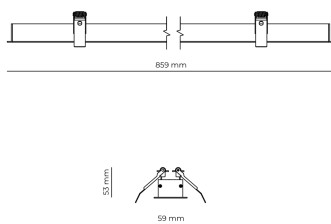

Technical datasheet

WORREC-859-S-940-1-80-BL

Product description

Premium recessed luminaire with precision optics for minimal glare. Ideal for offices, retail spaces and schools where light quality matters. Efficiency up to 141 lm/W, CRI up to 90+, selectable 50° or 80° distribution. Available with DALI control. Lifetime 50,000h, 5-year warranty. Modular sizes 579/859/1139 mm.

LED 220-240 V 50-60 Hz IP20  CE  UGR < 19

Product technical data

Mains voltage	220 - 240V AC, 50/60Hz	Ripple	3 %
Connection method	Screw terminal	Inrush current	8 A
Dimming type	Non-dimmable	Inrush time	48 μs
IP rating	20	Optical system	Lenses
Protection class	I	Optical part material	PMMA
Ambient temperature	0 to +25 °C	Housing material	Aluminium
Light source	LED	Surface finish	Powder coated
Rated luminous flux	2,734 lm	Width	59.00 cm
Connected load	23.29 W	Height	53.00 cm
Luminous efficacy	117.4 lm/W	Length	859.00 cm
		Weight	1.00 kg
		Service lifetime (L80 B10)	50 000 h
		Warranty	5 years

Dimensions

Light distribution