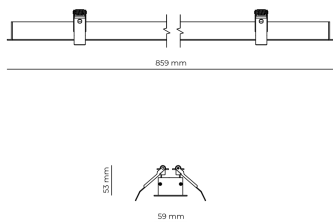

Ripple	3 %
Inrush current	8 A
Inrush time	48 μs
Optical system	Lenses
Optical part material	PMMA
Housing material	Aluminium
Surface finish	Powder coated
Width	59.00 cm
Height	53.00 cm
Length	859.00 cm
Weight	1.00 kg
Service lifetime (L80 B10)	50 000 h
Warranty	5 years

### Dimensions