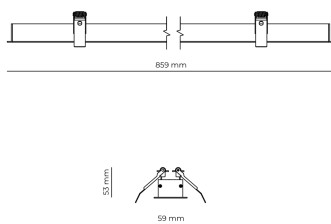

### Product technical data

Mains voltage	220 - 240V AC, 50/60Hz	Ripple	3 %
Connection method	Screw terminal	Inrush current	8 A
Dimming type	Non-dimmable	Inrush time	48 μs
IP rating	20	Optical system	Lenses
Protection class	I	Optical part material	PMMA
Ambient temperature	0 to +25 °C	Housing material	Aluminium
Light source	LED	Surface finish	Powder coated
Rated luminous flux	2,664 lm	Width	59.00 cm
Connected load	23.29 W	Height	53.00 cm
Luminous efficacy	114.4 lm/W	Length	859.00 cm
		Weight	1.00 kg
		Service lifetime (L80 B10)	50 000 h
		Warranty	5 years

### Dimensions